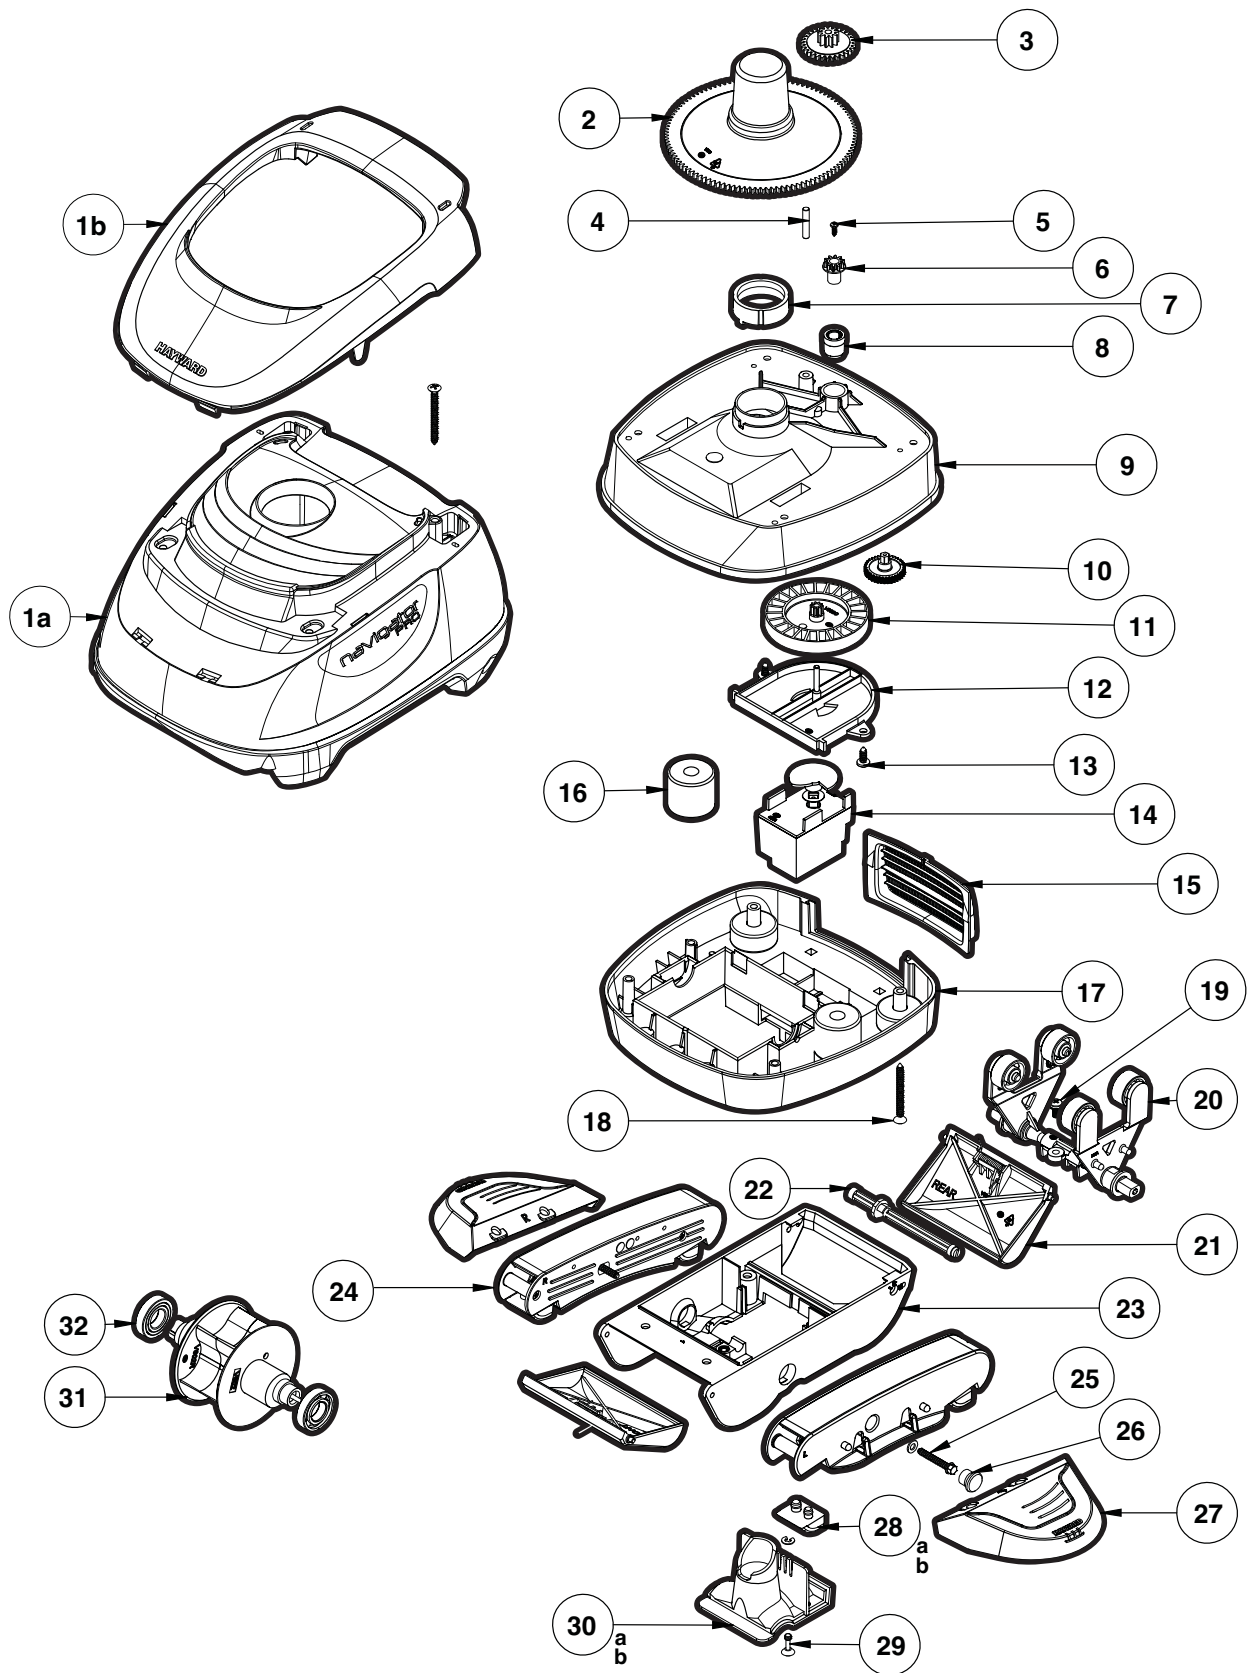

# Navigator<sup>®</sup> Pro

DIAGRAM

## Parts Diagram

## Parts Listing

Ref No.	Part No.	Description	Ctn.Qty.
1a	20-AXVU016	Navigator Pro Skirt Kit	1
1b	20-AXVU005	Navigator Pro Handle Kit	1
2	20-AXV070	Cone Gear, Clear	1
3	20-AXV301	Inter Gear	1
4	20-AXV309	Inter Gear Shaft	1
5	20-AXV068	Spindle Gear Screw	1
6	20-AXV303	Cone Spindle Gear	1
7	20-AXV306	Cone Gear Bushing	1
8	20-AXV066A	Cone Spindle Gear Bushing	1
9	20-AXV060WH	Upper Middle Body	1
10	20-AXV064A	Medium Turbine Drive Gear	1
11	20-AXV062C	Medium Turbine	1
12	20-AXV009A	Medium Turbine Case/Axle Assembly	1
13	20-AXV065P	Upper Body Screw (6 pack)	1
14	20-AXV408P	Gear Box Assembly	1
15	20-AXVU009	Screen Kit	1
16	20-AXV054FH	Float Kit	1
17	20-AXV050CWH	Lower Middle Body	1
18	20-AXV057P	Middle Body Screw (6 pack)	1
19	20-AXV313	Lower Body Screw	1
20	20-AXV621DAT	Kit-Universal, Turbine/A-Frame	1
21	20-AXV434WHP	Flap Kit (2 flaps, front and rear springs)	1
22	20-AXV031B	Flap Adjuster	1
23	20-AXV230DWH	Open Lower Body	1
24	20-AXV417WHP	Pod Kit	1
25	20-AXSCR4008	Pod Screw Kit (2 screws and 2 washers)	1
26	20-AXV016P	Pod Plug (6 pack)	1
27	20-AXV604WHP	Wing Kit	1
28a	20-AXV414P	Shoes, Concrete (4 pack)	1
28b	20-AXV413P	Shoes, Vinyl (4 pack)	1
29	20-AXV314P	Captive Screw with Clip	1
30a	20-AXV603	Access Cover Assembly, Concrete	1
30b	20-AXV603A	Access Cover Assembly, Vinyl	1
31	20-AXV602P	Turbine Kit (turbine and 2 turbine bearings)	1
32	20-AXV055P	Turbine Bearing (2 pack)	1